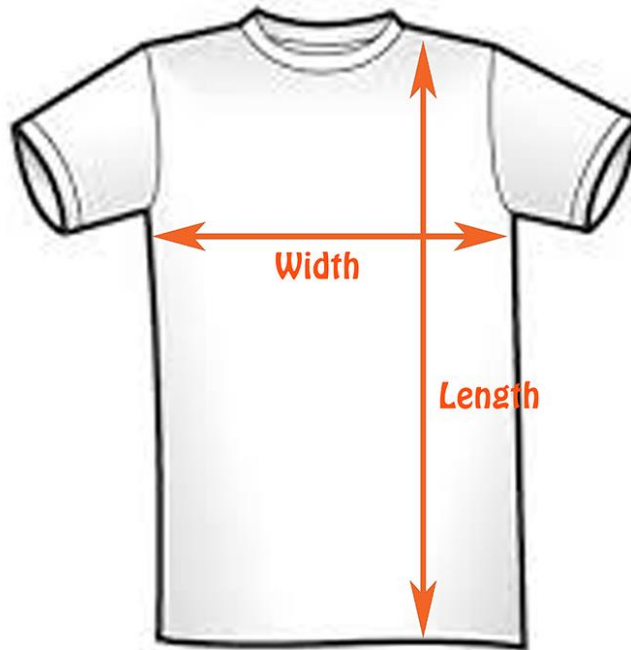

Dri Fit Roundneck

SIZE	CHEST WIDTH	BODY LENGTH
3XS	16	22
2XS	17	24
XS	18	25
S	19	26
M	20	27
L	21	28
XL	22	29
2XL	23	30
3XL	24	31

Note: Sizes in Inches, due to elasticity, measurements may be off by 1 inch